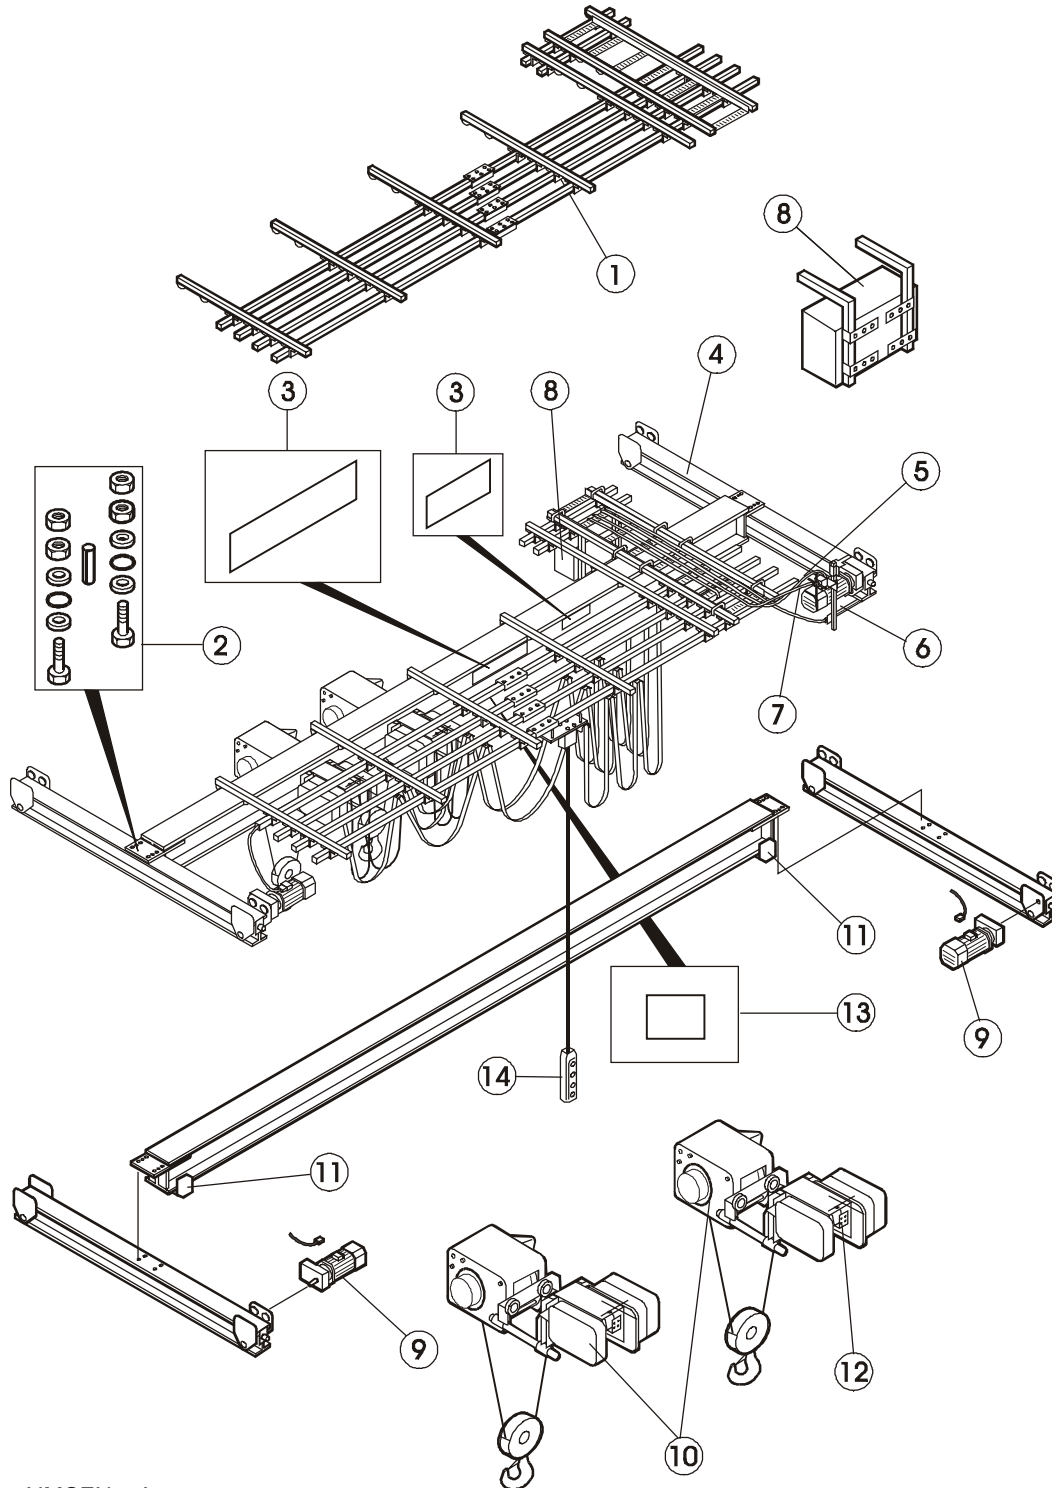

Main Crane Components

AIMCEN55A

Main Crane Components

Parts List

- 1 Festoon Package
- 2 End truck fasteners
- 3 Capacity + logo stickers
- 4 End truck
- 5 Bridge motor electrical cable
- 6 Crane tow arm assembly
- 7 Crane travel limit switch
- 8 Bridge panel
- 9 Bridge drives
- 10 Hoist
- 11 Bumper end stop
- 12 Hoist tow arm
- 13 Direction symbols
- 14 Push button pendant station