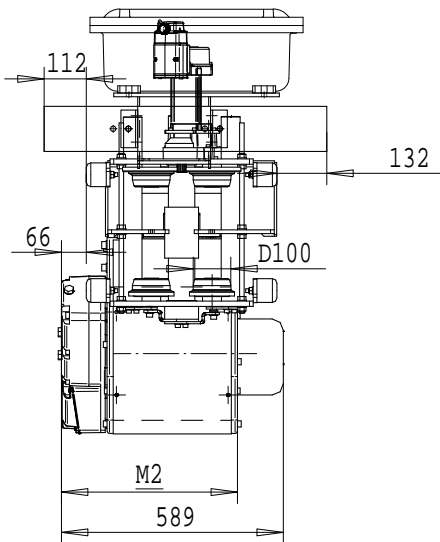

R&M SPACEMASTER *EX*

NORMAL HEADROOM, 4 PART SINGLE
SX4 EX 041...N0

SI-60Hz

Load (kg)	Class Fem/ISO	Hoisting speed (m/min)
4000	3m/M6	6/1
5000	2m/M5	6/1

HOL (m)	Length code	M2 (mm)	H3 (mm)	Weight (kg)
6	B	467	49	330
9	C	567	73	350
12	D	667	97	410
15	E	787	121	430

Note: Weight calculated, when B=300mm