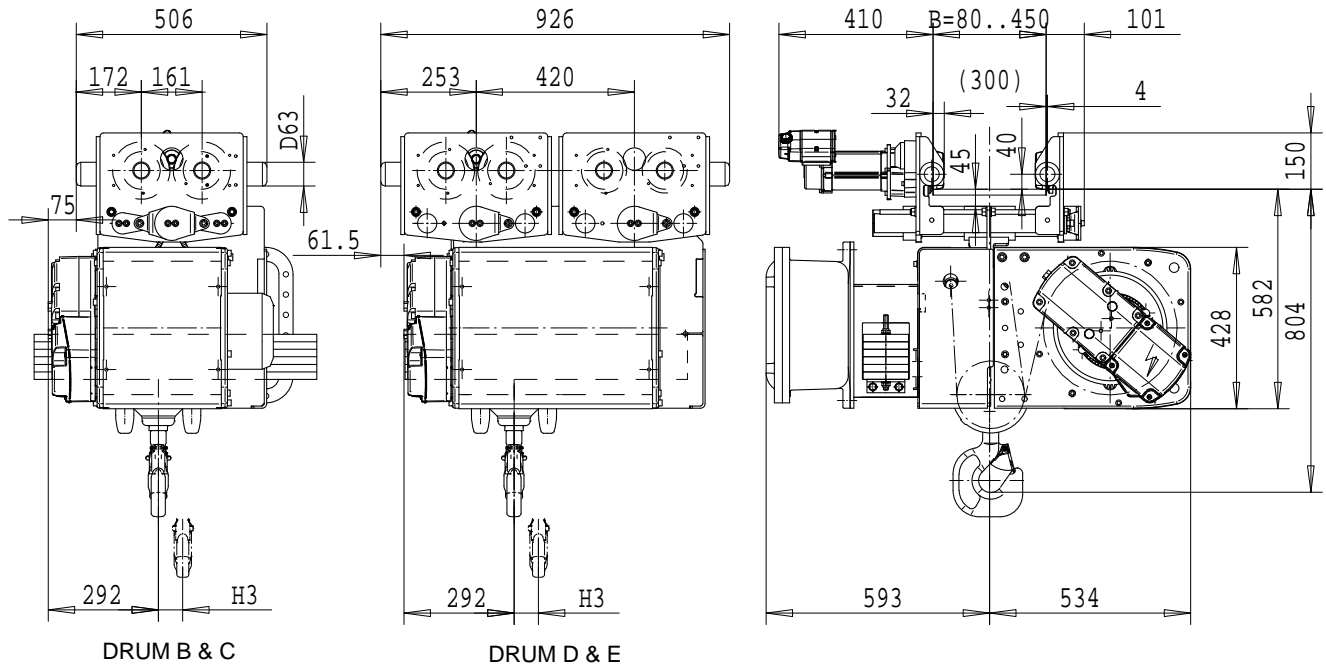

R&M SPACEMASTER *EX*

NORMAL HEADROOM, 4 PART SINGLE
SX4 EX 041...N0

SI-60Hz

Load (kg)	Class Fem/ISO	Hoisting speed (m/min)
4000	3m/M6	6/1
5000	2m/M5	6/1

HOL (m)	Length code	M2 (mm)	H3 (mm)	Weight (kg)
6	B	467	49	330
9	C	567	73	350
12	D	667	97	410
15	E	787	121	430

Note: Weight calculated, when B=300mm