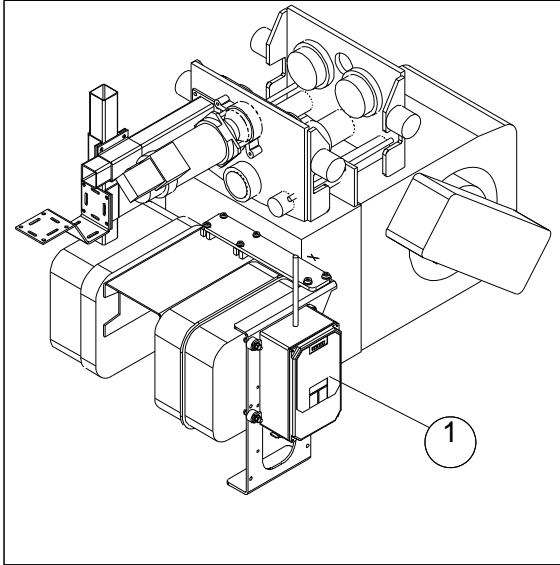

## 15Radio assembly (solo)

C\_radio\_01a

Pos.	Name	Specification	Amount
1	Radio		1
2	Support plate	QA-L374W70H10-7021	1
3	Screw	DIN912-M10X30-8.8-A3G	2
4	Washer	Din125-A10-A3G	4
5	Nut	DIN985-M10-8-A3G	2
6	Washer	Included in radio delivery	8
7	Nut	Included in radio delivery	8
8	Rubber bushing	Included in radio delivery	4
9	Support plate	QA-L374W70H10-7021	1
10	Plate	QAN-L70W30H20	2
11	Washer	DIN125-A8-A3G	4
12	Screw	DIN912-M8X50-8.8-A3G	4