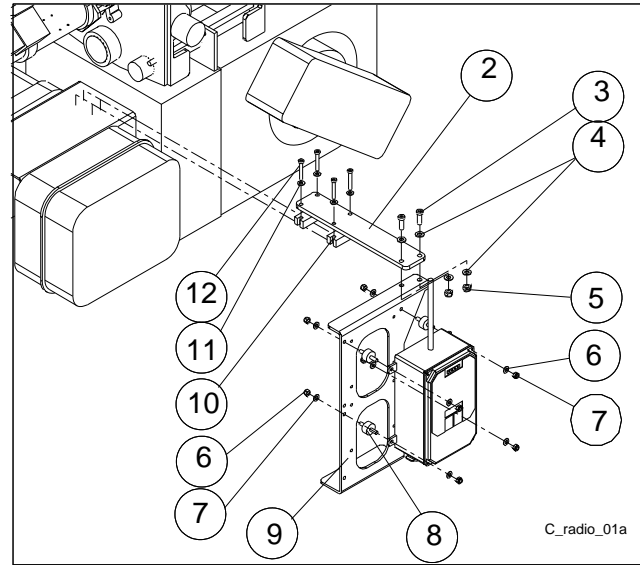

## 15Radio assembly (solo)

C\_radio\_01a

Pos.	Name	Specification	Amount
1	Radio		1
2	Support plate	QA-L374W70H10-7021	1
3	Screw	DIN912-M10X30-8.8-A3G	2
4	Washer	Din125-A10-A3G	4
5	Nut	DIN985-M10-8-A3G	2
6	Washer	Included in radio delivery	8
7	Nut	Included in radio delivery	8
8	Rubber bushing	Included in radio delivery	4
9	Support plate	QA-L374W70H10-7021	1
10	Plate	QAN-L70W30H20	2
11	Washer	DIN125-A8-A3G	4
12	Screw	DIN912-M8X50-8.8-A3G	4