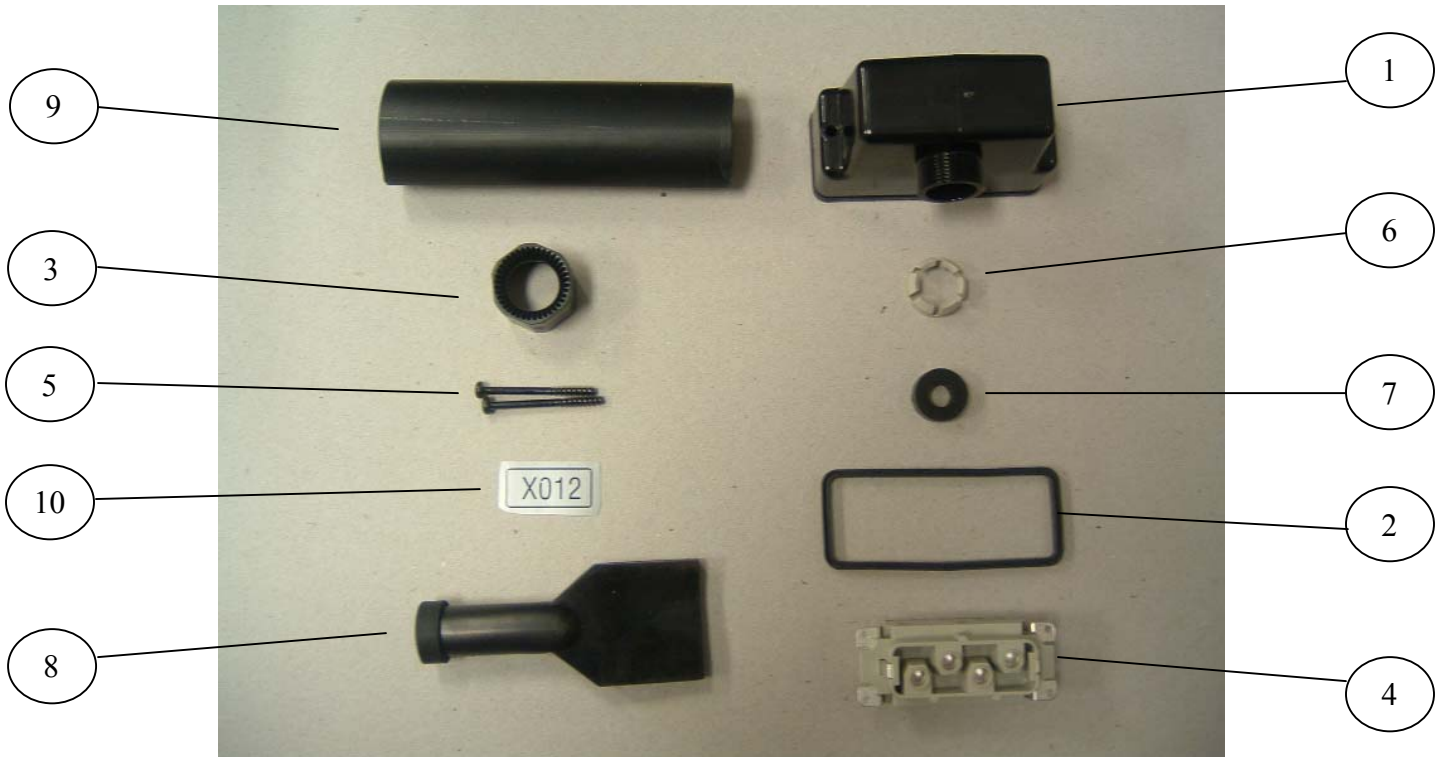

PLUG (X012) 4 PIN FEMALE / BRIDGE PANEL – WR HOIST

2309717016 Complete Plug Assy

POS	PART NUMBER	SPECIFICATION	DESCRIPTION	QTY
1	52271702	QA-L105W45H75	ENCLOSURE	1
2	52264519	QA-T6	SEALING (46.5 X 106 MM / LARGE)	1
3	52271740	QA-PG21	NUT	1
4	52287834	99.710.9114.1 4 FEMALE	PLUG	1
5	52307795	EJOT-PT-KB50X50WN1412	SCREW	2
6	52271739	KLINMAN-PK21-NR87465	BUSHING, KCI PLUG	1
7	52294828	55037	SEALING	1
8	52302068	KA319/D26X38, 5X100MM	CABLE ENTRY	1
9	52307709	40/13 L=170 MM	SHRINKING TUBE	1
10	LINE STOCK	X012	STICKER	1

Connection: Between Bridge and Crane Power Collector End. This plug is connected to Bridge panel.