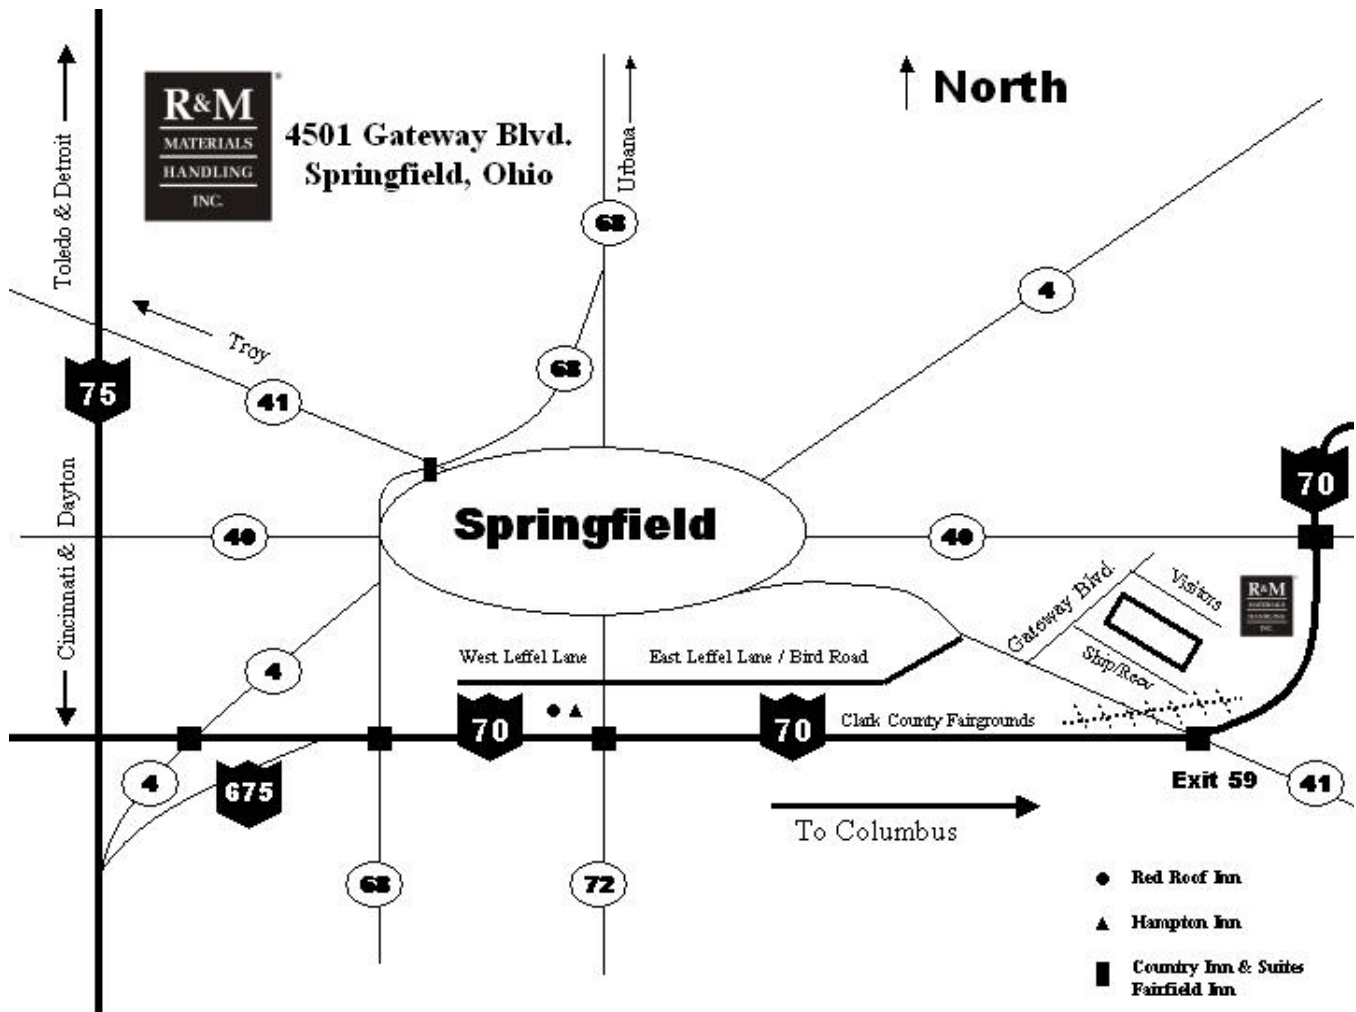

R&M Materials Handling, Inc.
4501 Gateway Boulevard
Springfield, Ohio 45502
☎: (937) 328-5100
FAX: (937) 325-5319
www.rmhoist.com

Springfield, Ohio - Hotel Information

Hampton Inn
101 West Leffel Lane
Springfield, OH
(937) 325-8480

Red Roof Inns
155 West Leffel Lane
Springfield, OH
(937) 325-5356

Country Inn and Suites
1751 West First Street
Springfield, Ohio
(937) 322-2200

Fairfield Inn
1870 West First Street
Springfield, OH
(937) 323-9554